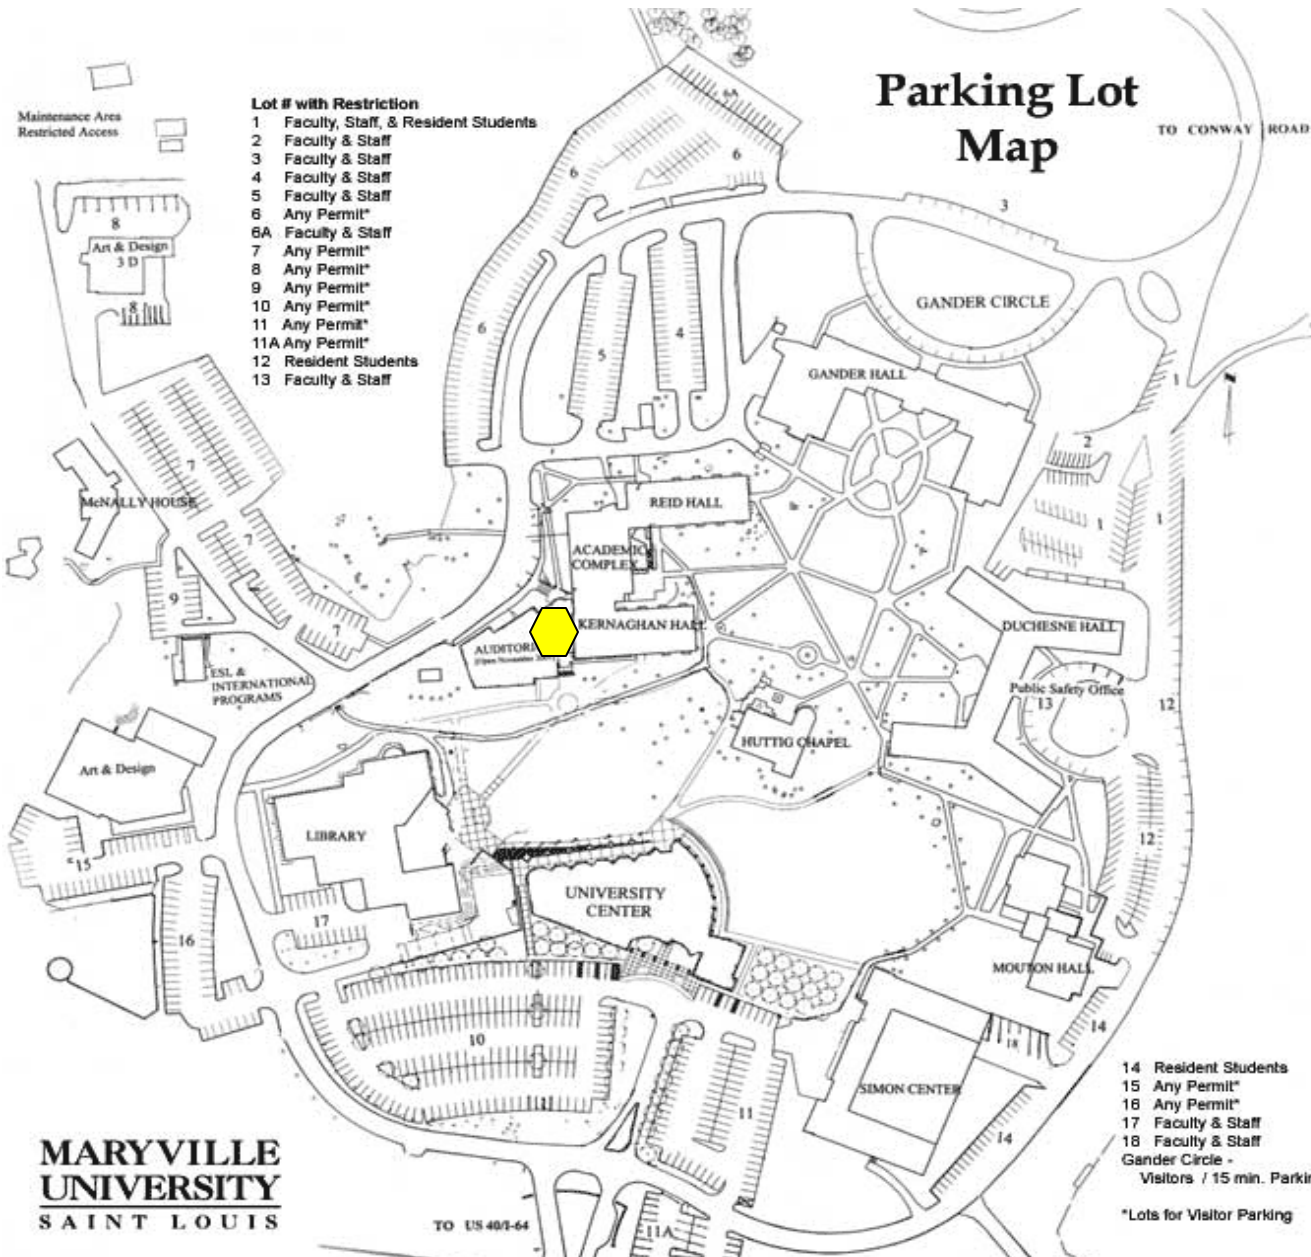

Parking Lot Map

TO CONWAY ROAD

- Lot # with Restriction**
- 1 Faculty, Staff, & Resident Students
 - 2 Faculty & Staff
 - 3 Faculty & Staff
 - 4 Faculty & Staff
 - 5 Faculty & Staff
 - 6 Any Permit*
 - 6A Faculty & Staff
 - 7 Any Permit*
 - 8 Any Permit*
 - 9 Any Permit*
 - 10 Any Permit*
 - 11 Any Permit*
 - 11A Any Permit*
 - 12 Resident Students
 - 13 Faculty & Staff

MARYVILLE UNIVERSITY
SAINT LOUIS

- 14 Resident Students
 - 15 Any Permit*
 - 16 Any Permit*
 - 17 Faculty & Staff
 - 18 Faculty & Staff
 - Gander Circle - Visitors / 15 min. Parking
- *Lots for Visitor Parking

Directions to Maryville University

From the east:
Take I64/US 40 to the Maryville Centre exit (#23). Proceed straight (through the stop light) to the third street on the right, which is Maryville University Drive. Turn right and proceed straight into the campus. Just past the Maryville University sign (by the 3 flag poles) turn left and follow the event signs to the Auditorium. Parking is available in lot #7 which is directly across from the Auditorium.

From the west:
Take I64/US40 east to the MO-141 exit (#22). Turn left on Woods Mill Road. Turn right on Conway Road. Turn right at Maryville University entrance (about two-tenths of a mile on Conway). At top of the hill turn right and follow event signs to the Auditorium. Parking is available in lot #7 which is directly across from the Auditorium.