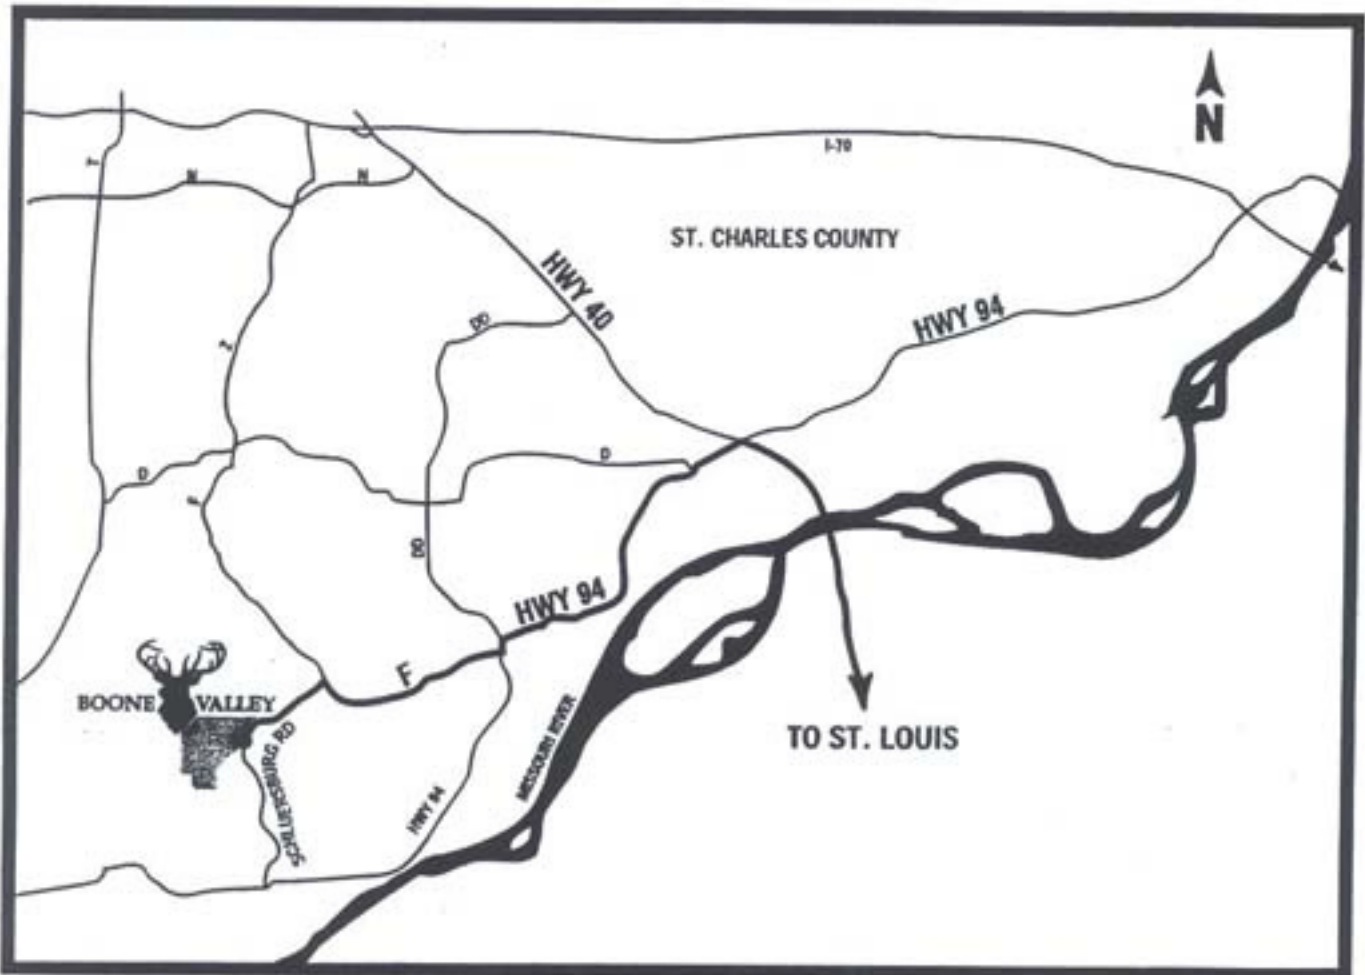

Boone Valley Golf Club

Directions:

Boone Valley Golf Club is located less than 15 miles from the intersection of Highway 40 and Missouri State Highway 94.

From the East (St. Louis):

Highway 40 West to Highway 94, turn left, continue 7.4 miles to Highway F, turn right, continue 4.2 miles to Schlusersburg Road, turn left, continue 2 miles to Boone Valley.